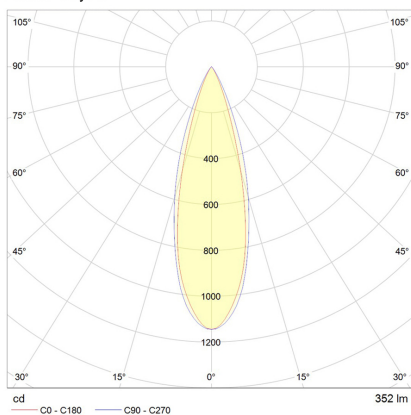

## Photometric Info

Luminaire Lumens	350lm
Colour Rendering Index (CRI)	CRI90
Colour Temperature (CCT)	3000K, 4000K
Beam Angle	29°, 36°, 50°

## Polar Distribution Diagrams

Burano Tiny 29°

Burano Tiny 36°

Burano Tiny 50°