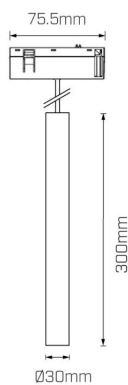

Burano Tiny

DC LOW VOLTAGE