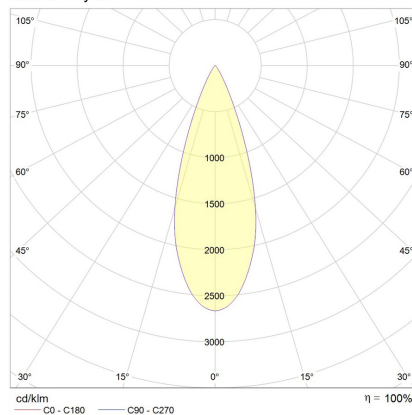

## Photometric Info

Luminaire Lumens	350lm
Colour Rendering Index (CRI)	CRI90
Colour Temperature (CCT)	3000K, 4000K
Beam Angle	29°, 36°, 50°

## Polar Distribution Diagrams

Burano Tiny 29°

Burano Tiny 36°

Burano Tiny 50°