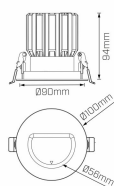

Taranto Wall Washer

DOWNLIGHT