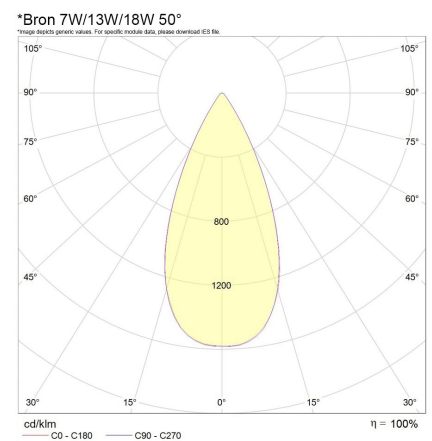

Polar Distribution Diagrams

*allowed tolerance in mm