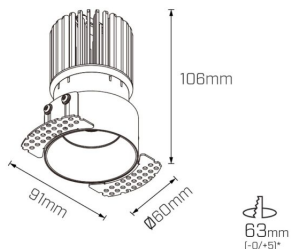

Bron Fixed Trimless

DOWNLIGHT

Bron Fixed Trimless 7W

Product Code

MD40

Technical Description

Very versatile..

- Available in 7W, 13W, 18W
- Serviceable from the front
- Enjoy the flexibility to have square or round shapes in various finishes, outputs, colour temperatures, beam angles.
- For any custom requirements, please [contact us](#)

Electrical Specifications

System Power	7W, 13W, 18W
Control Type	Phase-Cut Dimmable, Wireless Dimmable (Casambi), Non-Dimmable, DALI Dimmable
System Efficacy	102lm/W

Physical Characteristics

Installation Method	Fixed Recessed, Trimless Fixed Recessed
Trim Finish	White, Black

*allowed tolerance in mm

Bron Fixed Trimless 13W

Photometric Info

Luminaire Lumens	675lm, 1375lm, 1830lm
Colour Rendering Index (CRI)	CRI90, CRI97+
Colour Temperature (CCT)	2700K, 3000K, 4000K, Dim To Warm
Beam Angle	15°, 30°, 50°