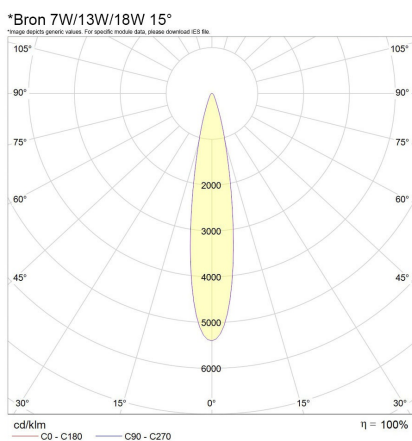

Polar Distribution Diagrams

*allowed tolerance in mm