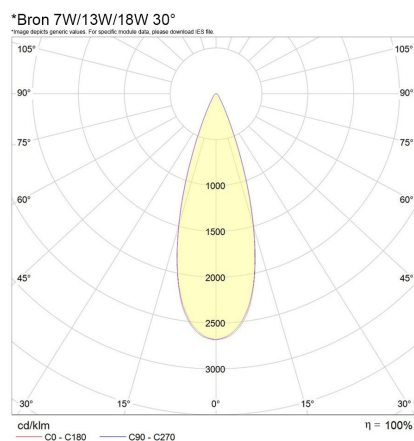

Polar Distribution Diagrams

*allowed tolerance in mm