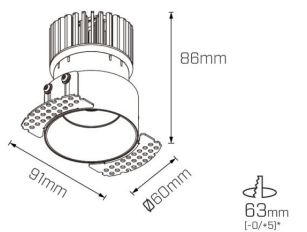

Bron Fixed Trimless

DOWNLIGHT

Bron Fixed Trimless 7W

Product Code

MD40

Technical Description

Very versatile..

- Available in 7W, 13W, 18W
- Serviceable from the front
- Enjoy the flexibility to have square or round shapes in various finishes, outputs, colour temperatures, beam angles.
- For any custom requirements, please [contact us](#)

Electrical Specifications

System Power	7W, 13W, 18W
Control Type	Phase-Cut Dimmable, Wireless Dimmable (Casambi), Non-Dimmable, DALI Dimmable
System Efficacy	102lm/W

Physical Characteristics

Installation Method	Fixed Recessed, Trimless Fixed Recessed
Trim Finish	White, Black

*allowed tolerance in mm

Bron Fixed Trimless 13W

Photometric Info

Luminaire Lumens	675lm, 1375lm, 1830lm
Colour Rendering Index (CRI)	CRI90, CRI97+
Colour Temperature (CCT)	2700K, 3000K, 4000K, Dim To Warm
Beam Angle	15°, 30°, 50°