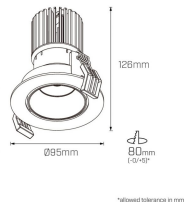

Installation

This fitting requires 220-240V AC/50Hz power input to the driver. A minimum distance of 75mm is required around the fitting to allow for air ventilation. Allow a minimum distance between fitting and illuminated subject of 800mm

Bron Adjustable 7W

Bron Adjustable 13W

Bron Adjustable 18W

Electrical Specifications

System Power	7W, 13W, 18W
Control Type	Phase-Cut Dimmable, Wireless Dimmable (Casambi), Non-Dimmable, DALI Dimmable
Power Factor	102lm/W

Physical Characteristics

Installation Method	Adjustable Recessed
Trim Finish	White, Black

Photometric Info

Luminaire Lumens	1830lm, 1375lm, 675lm
Colour Rendering Index (CRI)	CRI90, CRI97+
Colour Temperature (CCT)	2700K, 3000K, 4000K, Dim To Warm
Beam Angle	15°, 30°, 50°