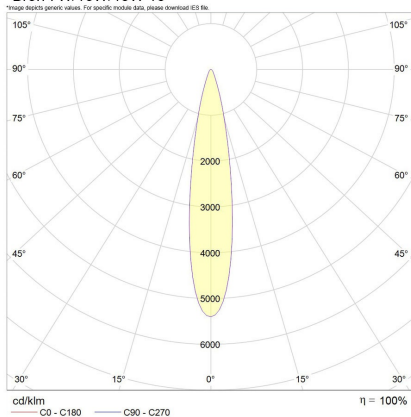

Polar Distribution Diagrams

*Bron 7W/13W/18W 15°