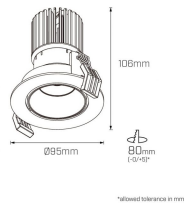

Installation

This fitting requires 220-240V AC/50Hz power input to the driver. A minimum distance of 75mm is required around the fitting to allow for air ventilation. Allow a minimum distance between fitting and illuminated subject of 800mm

Bron Adjustable 7W

Bron Adjustable 13W

Bron Adjustable 18W

Electrical Specifications

System Power	7W, 13W, 18W
Control Type	Phase-Cut Dimmable, Wireless Dimmable (Casambi), Non-Dimmable, DALI Dimmable
Power Factor	102lm/W

Physical Characteristics

Installation Method	Adjustable Recessed
Trim Finish	White, Black

Photometric Info

Luminaire Lumens	1830lm, 1375lm, 675lm
Colour Rendering Index (CRI)	CRI90, CRI97+
Colour Temperature (CCT)	2700K, 3000K, 4000K, Dim To Warm
Beam Angle	15°, 30°, 50°