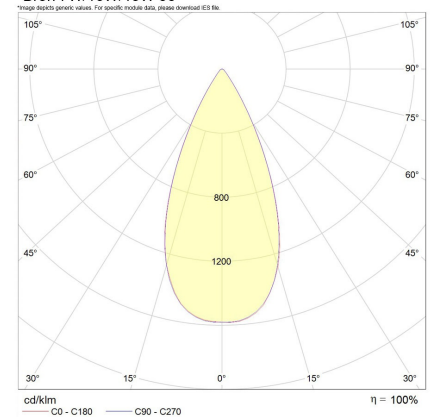

Physical Characteristics

Installation Method	Adjustable Recessed
Trim Finish	White, Black

Photometric Info

Luminaire Lumens	1830lm, 1375lm, 675lm
Colour Rendering Index (CRI)	CRI90, CRI97+
Colour Temperature (CCT)	2700K, 3000K, 4000K, Dim To Warm
Beam Angle	15°, 30°, 50°

Polar Distribution Diagrams

*Bron 7W/13W/18W 15°

*Bron 7W/13W/18W 30°

*Bron 7W/13W/18W 50°

Product Accessories

Rose Gold Baffle	White Baffle
Black Baffle	Chrome Baffle
Deep-Black Baffle	Deep-Chrome Baffle
Deep-Rose Gold Baffle	Deep-White Baffle
Deep-Black Baffle-Diamond	Deep-Black Baffle-Frosted
Deep-Black Baffle-Honeycomb	Deep-Black Baffle-IP44
Deep-Black Baffle-Line	Deep-Chrome Baffle-Diamond
Deep-Chrome Baffle-Frosted	Deep-Chrome Baffle-Honeycomb
Deep-Chrome Baffle-IP44	Deep-Chrome Baffle-Line
Deep-Rose Gold Baffle-Diamond	Deep-Rose Gold Baffle-Frosted
Deep-RoseGold Baffle-Honeycomb	Deep-Rose Gold Baffle-IP44
Deep-Rose Gold Baffle-Line	Deep-White Baffle-Diamond
Deep-White Baffle-Frosted	Deep-White Baffle-Honeycomb
Deep-White Baffle-IP44	Deep-White Baffle-Line
Black Baffle-Diamond	Black Baffle-Frosted
Black Baffle-Honeycomb	Black Baffle-IP44
Black Baffle-Line	Chrome Baffle-Diamond
Chrome Baffle-Frosted	Chrome Baffle-Honeycomb
Chrome Baffle-IP44	Chrome Baffle-Line
Rose Gold Baffle-Diamond	Rose Gold Baffle-Frosted
Rose Gold Baffle-Honeycomb	Rose Gold Baffle-IP44
Rose Gold Baffle-Line	White Baffle-Diamond
White Baffle-Frosted	White Baffle-Honeycomb
White Baffle-IP44	White Baffle-Line
Rose Gold Baffle-Diamond	Rose Gold Baffle-Frosted
Rose Gold Baffle-Honeycomb	Rose Gold Baffle-IP44
Rose Gold Baffle-Line	White Baffle-Diamond
White Baffle-Frosted	