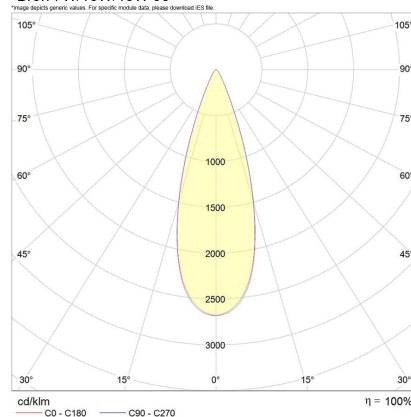

Physical Characteristics

Installation Method	Adjustable Recessed
Trim Finish	White, Black

Photometric Info

Luminaire Lumens	1830lm, 1375lm, 675lm
Colour Rendering Index (CRI)	CRI90, CRI97+
Colour Temperature (CCT)	2700K, 3000K, 4000K, Dim To Warm
Beam Angle	15°, 30°, 50°

Polar Distribution Diagrams

*Bron 7W/13W/18W 15°

*Bron 7W/13W/18W 30°

*Bron 7W/13W/18W 50°

Product Accessories

Rose Gold Baffle	White Baffle
Black Baffle	Chrome Baffle
Deep-Black Baffle	Deep-Chrome Baffle
Deep-Rose Gold Baffle	Deep-White Baffle
Deep-Black Baffle-Diamond	Deep-Black Baffle-Frosted
Deep-Black Baffle-Honeycomb	Deep-Black Baffle-IP44
Deep-Black Baffle-Line	Deep-Chrome Baffle-Diamond
Deep-Chrome Baffle-Frosted	Deep-Chrome Baffle-Honeycomb
Deep-Chrome Baffle-IP44	Deep-Chrome Baffle-Line
Deep-Rose Gold Baffle-Diamond	Deep-Rose Gold Baffle-Frosted
Deep-RoseGold Baffle-Honeycomb	Deep-Rose Gold Baffle-IP44
Deep-Rose Gold Baffle-Line	Deep-White Baffle-Diamond
Deep-White Baffle-Frosted	Deep-White Baffle-Honeycomb
Deep-White Baffle-IP44	Deep-White Baffle-Line
Black Baffle-Diamond	Black Baffle-Frosted
Black Baffle-Honeycomb	Black Baffle-IP44
Black Baffle-Line	Chrome Baffle-Diamond
Chrome Baffle-Frosted	Chrome Baffle-Honeycomb
Chrome Baffle-IP44	Chrome Baffle-Line
Rose Gold Baffle-Diamond	Rose Gold Baffle-Frosted
Rose Gold Baffle-Honeycomb	Rose Gold Baffle-IP44
Rose Gold Baffle-Line	White Baffle-Diamond
White Baffle-Frosted	White Baffle-Honeycomb
White Baffle-IP44	White Baffle-Line
Rose Gold Baffle-Diamond	Rose Gold Baffle-Frosted
Rose Gold Baffle-Honeycomb	Rose Gold Baffle-IP44
Rose Gold Baffle-Line	White Baffle-Diamond
White Baffle-Frosted	