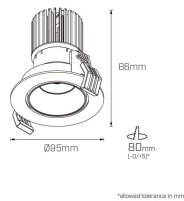

Bron Adjustable

DOWNLIGHT

Product Code

MD40

Technical Description

Architectural elegance

Part of the Bron family Available in both fixed and adjustable recessed installations Low glare design Maximum tilt angle of 30° For any custom requirements, please [contact us](#)

Installation

This fitting requires 220-240V AC/50Hz power input to the driver. A minimum distance of 75mm is required around the fitting to allow for air ventilation. Allow a minimum distance between fitting and illuminated subject of 800mm

Bron Adjustable 7W

Bron Adjustable 13W

Bron Adjustable 18W

Electrical Specifications

System Power	7W, 13W, 18W
Control Type	Phase-Cut Dimmable, Wireless Dimmable (Casambi), Non-Dimmable, DALI Dimmable
Power Factor	102lm/W

Physical Characteristics

Installation Method	Adjustable Recessed
Trim Finish	White, Black

Photometric Info

Luminaire Lumens	1830lm, 1375lm, 675lm
Colour Rendering Index (CRI)	CRI90, CRI97+
Colour Temperature (CCT)	2700K, 3000K, 4000K, Dim To Warm
Beam Angle	15°, 30°, 50°