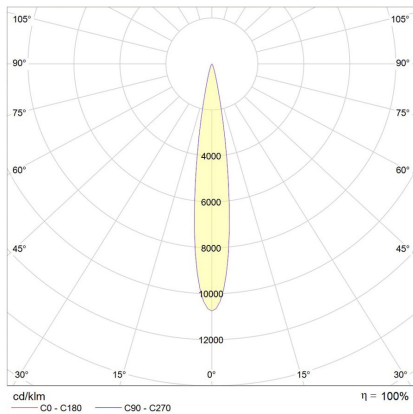

Electrical Specifications

System Power	20W
Input Voltage	240V
Control Type	ON/OFF, 0-10V, Phase-Cut, DALI, Casambi, DMX
System Efficacy	83lm/W

Physical Characteristics

Installation Method	Surface Mounted
Trim Finish	White, Black
IP Rating / IK Rating	IP20
Accessories	Black Baffle, Black Baffle and Honeycomb, Gold Baffle, Gold Baffle and Honeycomb, White Baffle, White Baffle and Honeycomb

Photometric Info

Luminaire Lumens	1650lm
Colour Rendering Index (CRI)	CRI80
Colour Temperature (CCT)	3000K, 4000K
Beam Angle	16°, 30°, 50°

Polar Distribution Diagrams

Cannes Midi 15°

Cannes Midi 30°

Cannes Midi 50°