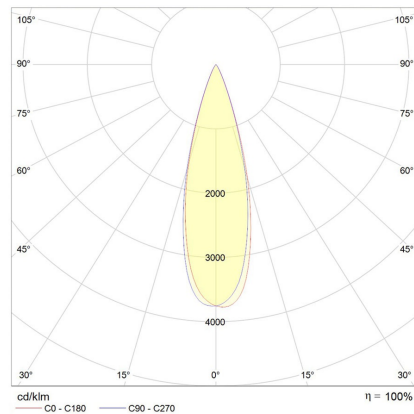

Electrical Specifications

System Power	20W
Input Voltage	240V
Control Type	ON/OFF, 0-10V, Phase-Cut, DALI, Casambi, DMX
System Efficacy	83lm/W

Physical Characteristics

Installation Method	Surface Mounted
Trim Finish	White, Black
IP Rating / IK Rating	IP20
Accessories	Black Baffle, Black Baffle and Honeycomb, Gold Baffle, Gold Baffle and Honeycomb, White Baffle, White Baffle and Honeycomb

Photometric Info

Luminaire Lumens	1650lm
Colour Rendering Index (CRI)	CRI80
Colour Temperature (CCT)	3000K, 4000K
Beam Angle	16°, 30°, 50°

Polar Distribution Diagrams

Cannes Midi 15°

Cannes Midi 30°

Cannes Midi 50°