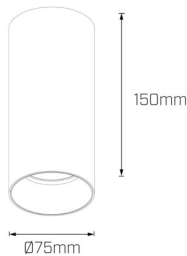

Cannes Midi

DOWNLIGHT