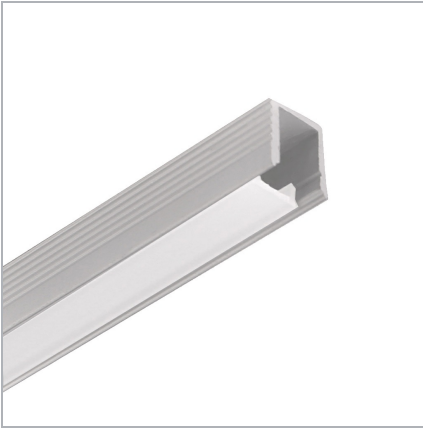

Stealth 0809 Surface Mounted

LINEAR LED

Product Code

ME02

Technical Description

Show what you lighten up..

- Niche product for specific types of joinery and custom cabinetry
- Allows for less routing and more shelf to maintain the strength of the structure
- While the profile can be surface mounted, it is commonly used in joinery for a trimless finish

Physical Characteristics

Installation Method	Surface Mounted
---------------------	-----------------

Trim Finish	Silver
-------------	--------

Stealth 0809 Surface Mounted

LINEAR LED

Product Accessories

Item	Code	Description
	MAE01DIO-2000	Mondolux Accessories Extrusion Diffuser Stealth 0806/ Stealth 0809 Opal 2000mm x W8mm
	MAE01DIO-2500	Mondolux Accessories Extrusion Diffuser Stealth 0806/ Stealth 0809 Opal 2500mm x W8mm
	MAE01MC3	Mondolux Accessories Extrusion Mounting Clip Stealth 0806 Surface Mounted/ Stealth 0809 Surface Mounted Silver
	MAE02EC3	Mondolux Accessories Extrusion End Cap Closed Stealth 0809 Silver
	MAE02EO3	Mondolux Accessories Extrusion End Cap Open Stealth 0809 Silver