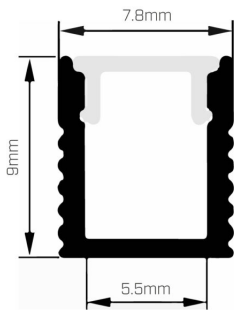

Stealth 0809 Surface Mounted

LINEAR LED

Product Code

ME02

Technical Description

Show what you lighten up..

- Niche product for specific types of joinery and custom cabinetry
- Allows for less routing and more shelf to maintain the strength of the structure
- While the profile can be surface mounted, it is commonly used in joinery for a trimless finish

Physical Characteristics

Installation Method	Surface Mounted
---------------------	-----------------

Trim Finish	Silver
-------------	--------

Stealth 0809 Surface Mounted

LINEAR LED

Product Accessories

Item	Code	Description
	MAE01DIO-2000	Mondolux Accessories Extrusion Diffuser Stealth 0806/ Stealth 0809 Opal 2000mm x W8mm
	MAE01DIO-2500	Mondolux Accessories Extrusion Diffuser Stealth 0806/ Stealth 0809 Opal 2500mm x W8mm
	MAE01MC3	Mondolux Accessories Extrusion Mounting Clip Stealth 0806 Surface Mounted/ Stealth 0809 Surface Mounted Silver
	MAE02EC3	Mondolux Accessories Extrusion End Cap Closed Stealth 0809 Silver
	MAE02EO3	Mondolux Accessories Extrusion End Cap Open Stealth 0809 Silver