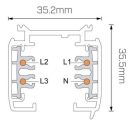

Power Track 3-Circuit Surface Mounted / Suspended

TRACK

Product Code

MK03

Technical Description

Right on Track

The Mondolux Power Track range suits commercial settings such as offices, retail stores, showrooms and galleries, as well as residential spaces. To allow for multiple switching and dimming capability, Power Track comes in 3 circuit and DALI variations. Available in length options: 1000mm, 2000mm, 3000mm, 4000mm.

Physical Characteristics

Length Options

1000mm, 2000mm, 3000mm, 4000mm

Power Track 3-Circuit Surface Mounted / Suspended

TRACK

Product Accessories

| Item | Code | Description |
|---|---------|--|
|  | MAK3EC2 | Mondolux Accessories Power Track 3-Circuit/DALI Surface Mounted / Suspended / Recessed End Cap Black |
|  | MAK3EC1 | Mondolux Accessories Power Track 3-Circuit/DALI Surface Mounted / Suspended / Recessed End Cap White |
|  | MAK3FC2 | Mondolux Accessories Power Track 3-Circuit Surface Mounted / Suspended / Recessed Flexible Connector Black |
|  | MAK3FC1 | Mondolux Accessories Power Track 3-Circuit Surface Mounted / Suspended / Recessed Flexible Connector White |
|  | MAK3JO2 | Mondolux Accessories Power Track 3-Circuit Surface Mounted / Suspended / Recessed Joiner Black |
|  | MAK3JO1 | Mondolux Accessories Power Track 3-Circuit Surface Mounted / Suspended / Recessed Joiner White |