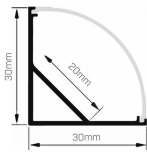

Stealth 3030 Corner Mounted

LINEAR LED

Product Code

ME22

Technical Description

Bright Everyday..

Ideal for cabinet joinery in many types of applications - corner mounted
Can be used in ceiling coffers and underside of bench-style seating
Paired with our 180 LEDs/m strip so you won't see any spots

Physical Characteristics

Installation Method	Surface Mounted
----------------------------	-----------------

Trim Finish	Silver
--------------------	--------

Stealth 3030 Corner Mounted

LINEAR LED

Product Accessories