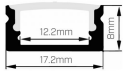

Stealth 1707 Surface Mounted

LINEAR LED

Product Code

ME04

Technical Description

Miss popular for joinery..

Ideal for cabinet joinery in many types of applications

Allows for less routing and more shelf to maintain the strength of the structure

Paired with 180LED/m strip for dot free continuous illumination

A slimline profile to provide efficient lighting for well-designed office and communal spaces

Physical Characteristics

Installation Method	Surface Mounted
Trim Finish	White, Black, Silver