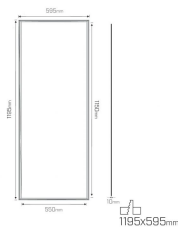

# T-Bar Lumo 1195mm x 595mm x 10mm

PANEL

Product Code

MP24

### The ultimate efficiency upgrade

Available in four different cut-outs: 1195mm x 595mm, 595mm x 595mm, 595mm x 295mm, 1195mm x 295mm

Symmetric beam spread with a beam angle of 110°

UV stable PMMA light guiding plate prevents discolouring over time Highly efficient >100lm/W

## Physical Characteristics

Installation Method	Fixed Recessed
Trim Finish	White
Custom Dimming Type	Available on request
IP Rating / IK Rating	IP40
Accessories	Without Accessory
Weight	5.2kg
Diffuser	Opal