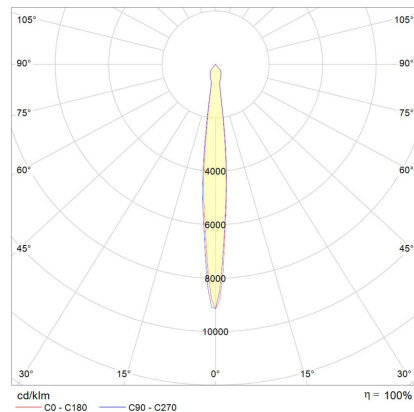

Electrical Specifications

System Power	26W, 40W, 54W, 72W, 86W, 100W
Input Voltage	240V
Control Type	Non-Dimmable, DALI Dimmable, Phase-Cut Dimmable
System Efficacy	88lm/W

Physical Characteristics

Installation Method	Adjustable Recessed
Trim Finish	White, Black
VEU/IPART Approved	MD49AR-700mA
IP Rating / IK Rating	IP20
Accessories	Without Accessory, Bold Trim
Weight	2.2Kgs
Diffuser	Clear
Maximum Tilt Angle	20°

Photometric Info

Luminaire Lumens	2840lm, 1900lm, 3900lm, 2700lm, 5400lm, 3700lm, 6900lm, 4600lm, 8000lm, 5300lm, 8800lm, 6000lm
Colour Rendering Index (CRI)	CR190
Colour Temperature (CCT)	3000K, 3000K Vivid, 3500K, 4000K
Beam Angle	10°, 18°, 28°, 48°

Polar Distribution Diagrams

Monza Duo 11°

Monza Duo 18°

Monza Duo 29°

Monza Duo

DOWNLIGHT

Monza Duo 48°