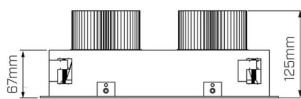

Monza Duo

DOWNLIGHT

320x155mm

Product Code

MD49

Technical Description

Light check: 1,2

- Highly polished reflector with anodised finish is made of 99.8% pure aluminium
- Also comes in the Monza version with one spot head
- Powerful illumination options in 26W, 40W, 54W, 72W, 86W, 100W
- Tilts 0° - 20°
- 700mA variations approved under VEU and IPART

Electrical Specifications

System Power	26W, 40W, 54W, 72W, 86W, 100W
Input Voltage	240V
Control Type	Non-Dimmable, DALI Dimmable, Phase-Cut Dimmable
System Efficacy	88lm/W

Physical Characteristics

Installation Method	Adjustable Recessed
Trim Finish	White, Black
VEU/IPART Approved	MD49AR-700mA
IP Rating / IK Rating	IP20
Accessories	Without Accessory, Bold Trim
Weight	2.2Kgs
Diffuser	Clear
Maximum Tilt Angle	20°