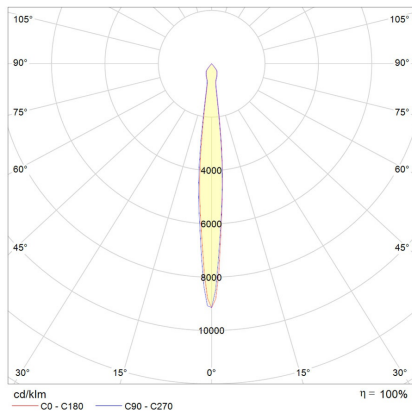

Polar Distribution Diagrams

Monza Duo 11°