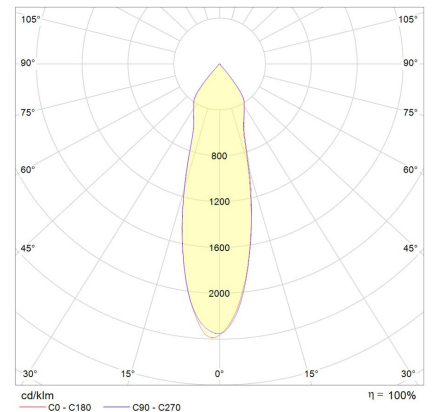

Photometric Info

Luminaire Lumens	2840lm, 1900lm, 3900lm, 2700lm, 5400lm, 3700lm, 6900lm, 4600lm, 8000lm, 5300lm, 8800lm, 6000lm
Colour Rendering Index (CRI)	CR190
Colour Temperature (CCT)	3000K, 3000K Vivid, 3500K, 4000K
Beam Angle	10°, 18°, 28°, 48°

Polar Distribution Diagrams

Monza Duo 11°

Monza Duo 18°

Monza Duo 29°

Monza Duo

DOWNLIGHT

Monza Duo 48°