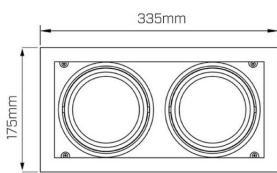

Monza Duo

DOWNLIGHT

320x155mm

Product Code

MD49

Technical Description

Light check: 1,2

- Highly polished reflector with anodised finish is made of 99.8% pure aluminium
- Also comes in the Monza version with one spot head
- Powerful illumination options in 26W, 40W, 54W, 72W, 86W, 100W
- Tilts 0° - 20°
- 700mA variations approved under VEU and IPART

Electrical Specifications

System Power	26W, 40W, 54W, 72W, 86W, 100W
Input Voltage	240V
Control Type	Non-Dimmable, DALI Dimmable, Phase-Cut Dimmable
System Efficacy	88lm/W

Physical Characteristics

Installation Method	Adjustable Recessed
Trim Finish	White, Black
VEU/IPART Approved	MD49AR-700mA
IP Rating / IK Rating	IP20
Accessories	Without Accessory, Bold Trim
Weight	2.2Kgs
Diffuser	Clear
Maximum Tilt Angle	20°

Photometric Info

Luminaire Lumens	2840lm, 1900lm, 3900lm, 2700lm, 5400lm, 3700lm, 6900lm, 4600lm, 8000lm, 5300lm, 8800lm, 6000lm
Colour Rendering Index (CRI)	CR190
Colour Temperature (CCT)	3000K, 3000K Vivid, 3500K, 4000K
Beam Angle	10°, 18°, 28°, 48°